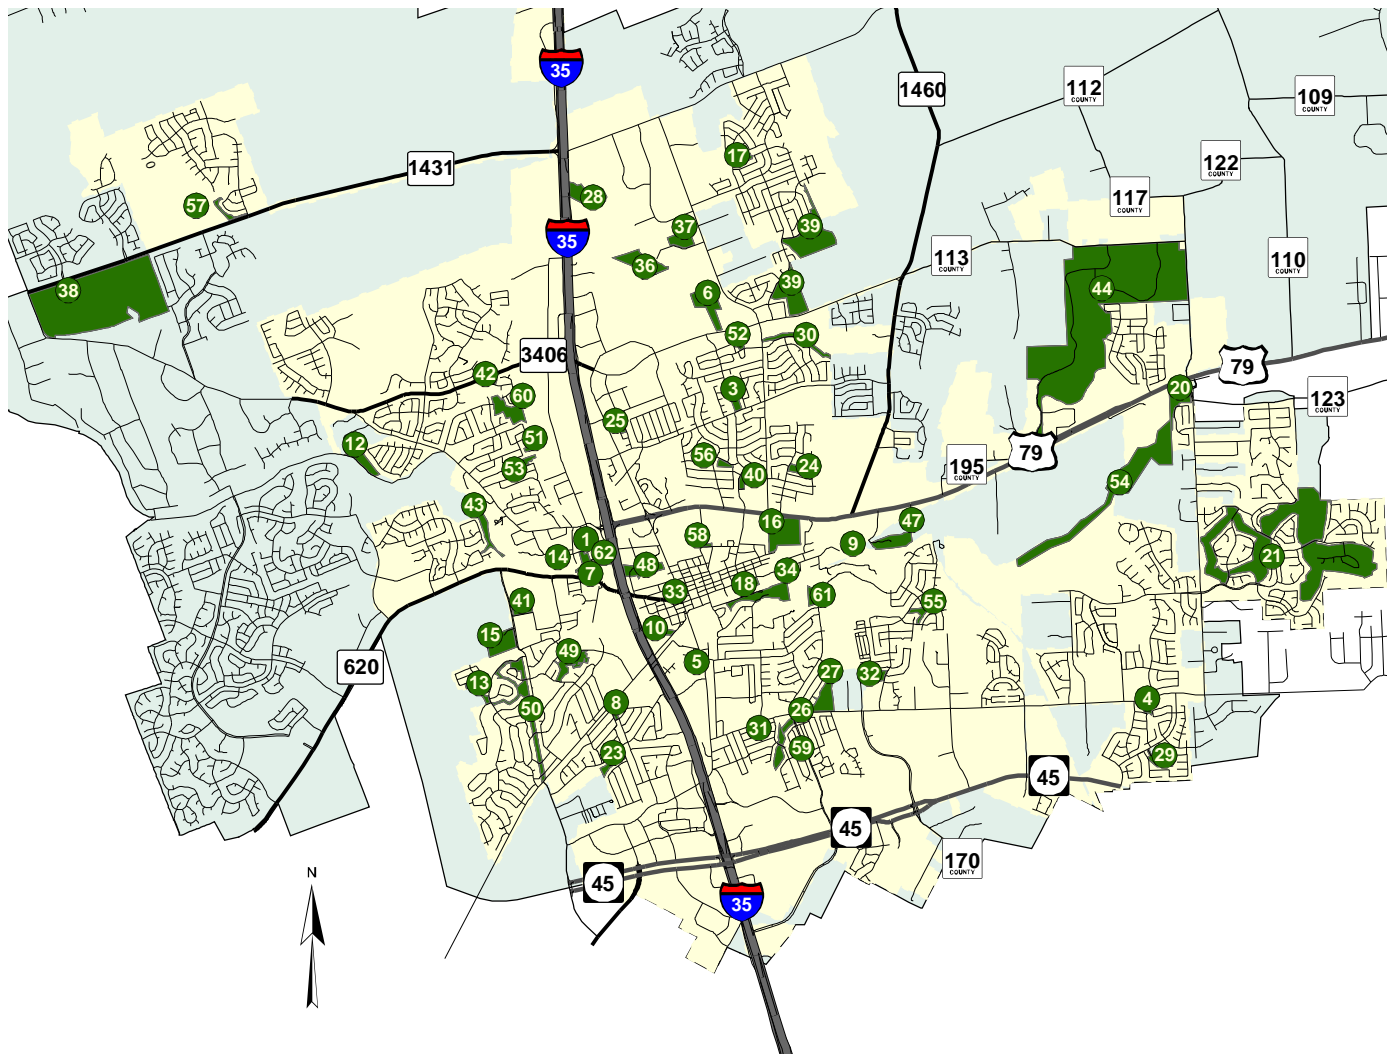

City of Round Rock - Park Inventory

- | | | |
|--------------------------------|--|---------------------------------------|
| 1 ■ Bathing Beach | 23 ■ Frontier Park | 42 ■ Oak Hollow Park |
| 3 ■ Bowman Park | 24 ■ G.A. Stark Park | 43 ■ Oaklands Park |
| 4 ■ Bradford Park | 25 ■ Greenhill Park | 44 ■ Old Settlers Park at Palm Valley |
| 5 ■ Buck Egger Park | 26 ■ Greenlawn Place Park | 47 ■ Rocking Horse Ranch Greenbelt |
| 6 ■ Chandler Crossing | 27 ■ Clay Madsen Park | 48 ■ Round Rock Memorial Park |
| 7 ■ Chisholm Trail Park | 28 ■ Henry McNeil Park | 49 ■ Round Rock West Park |
| 8 ■ Chisholm Valley Park | 29 ■ High Country Park | 50 ■ Round Rock West Greenbelt |
| 9 ■ Cirkiel Commons Greenbelt | 30 ■ Jester Farms Park | 51 ■ Sam Bass Trails Park |
| 10 ■ City Center Business Park | 31 ■ Kensington Park | 52 ■ Settlement Park |
| 12 ■ Creekbend Greenbelt | 32 ■ Kinningham Park | 53 ■ Somerset Park |
| 13 ■ Creekmont West Park | 33 ■ Koughan Memorial Water Tower Park | 54 ■ Sonoma / Lake Forest Greenbelt |
| 14 ■ Creekside Plaza Park | 34 ■ Lake Creek Park | 55 ■ Southcreek Park |
| 15 ■ Deepwood Park | 36 ■ Luther Peterson Greenbelt | 56 ■ Stella Park |
| 16 ■ Drinkards Landing | 37 ■ Luther Peterson Park | 57 ■ Stone Oak Park |
| 17 ■ Eagle Ridge Park | 38 ■ Mayfield Park | 58 ■ Veterans Park |
| 18 ■ East Main Street Park | 39 ■ Meadow Lake Park | 59 ■ Windy Terrace Park |
| 20 ■ Forest Bluff Park | 40 ■ Mesa Village Park | 60 ■ Woods Park |
| 21 ■ Forest Creek Golf Course | 41 ■ Micki Krebsbach Pool | 61 ■ Greenlawn Park |
| | | 62 ■ Chisholm Trail Crossing |