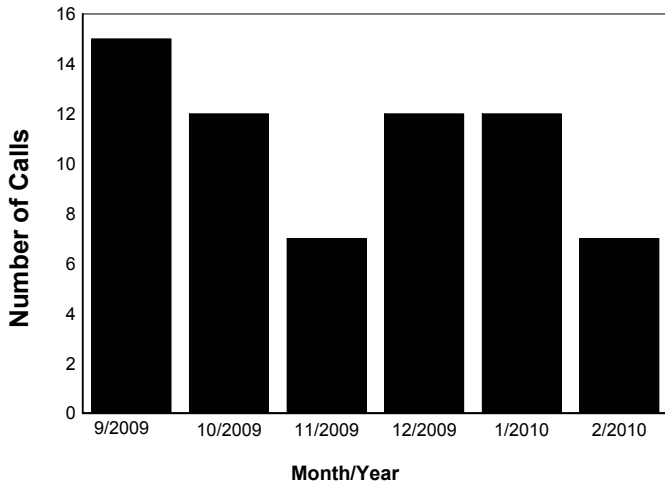

Round Rock Police Calls for Service at Gables Apartments, September 2009 to February 2010

Police Calls for Service

Notes:

1. The source for these data is RRPD's Computer Aided Dispatch database, which tracks calls as they come into the police department. As such, these data are limited in that actual call natures or dispositions may not be accurately captured. Traffic and animal-related calls are excluded.