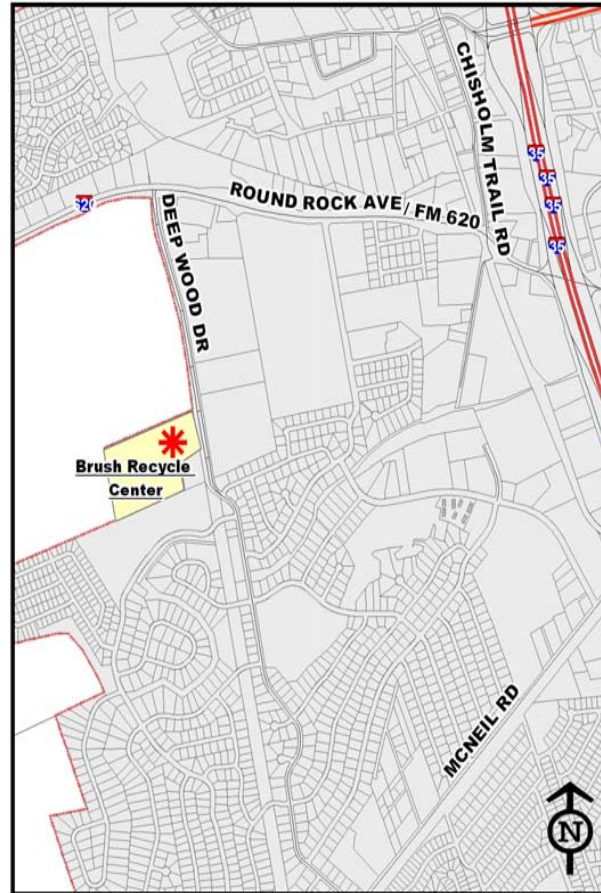

Brush Pick-Up Services:

- Brush pick-up is on Wednesday
- Fee will appear on the City of Round Rock water utility bill
- $25 for the first five minutes and $1 for each additional minute
- Brush must be piled along the curb, preferably no longer than 10', and free of obstruction.
- Requests for Wednesday pick-up should be made Tuesday by 4 pm
- Call 512-218-5400 or visit www.roundrocktexas.gov.

For more information call:
Emsud Horozovic, Forestry Manager, at 341-3350 or visit www.roundrocktexas.gov/forestry

City of Round Rock
Parks and Recreation Forestry