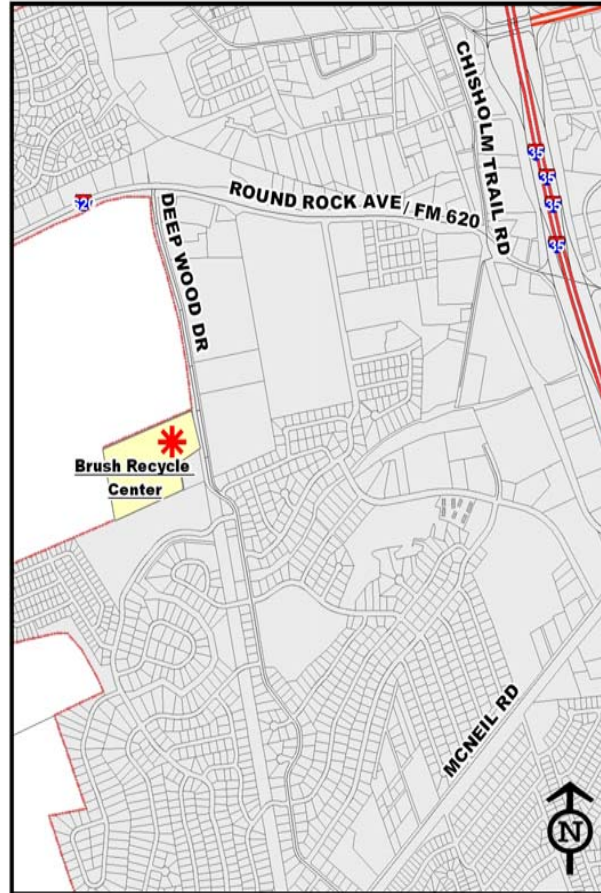

For more information call:
Emsud Horozovic, City Forester, at 341-3350
or visit www.roundrocktexas.gov/forestry

City of Round Rock
Parks and Recreation Forestry