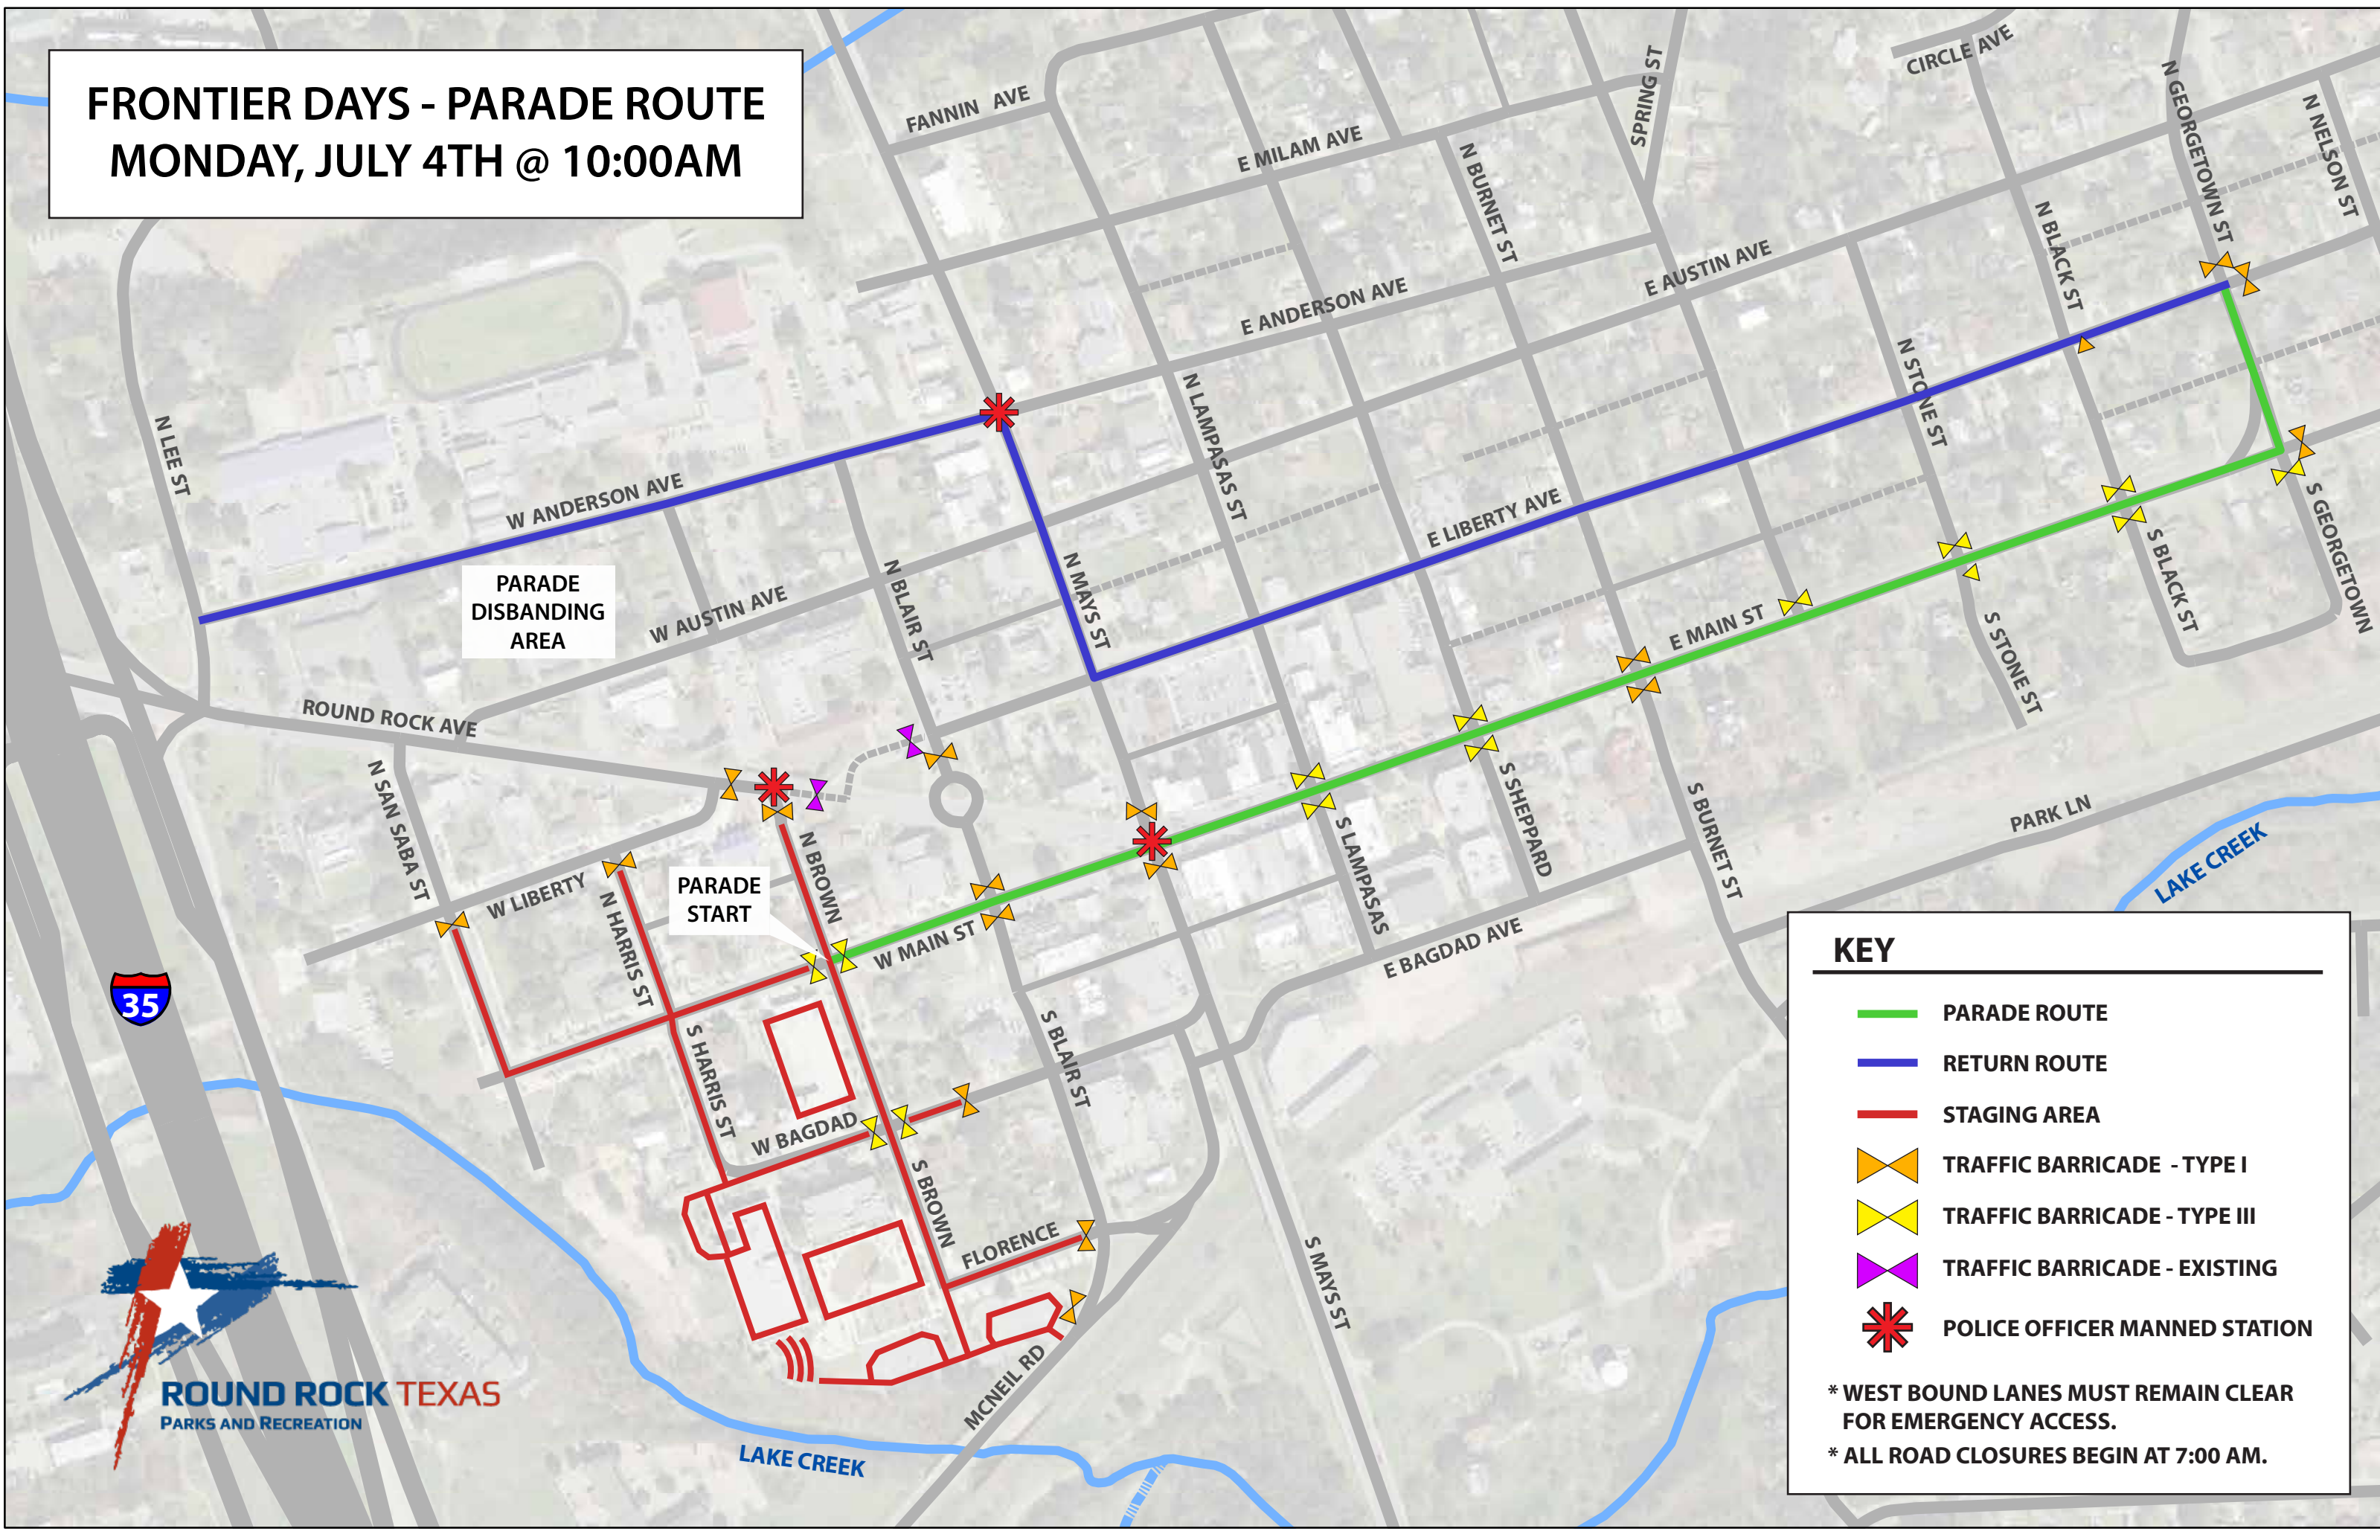

# FRONTIER DAYS - PARADE ROUTE MONDAY, JULY 4TH @ 10:00AM

PARADE  
DISBANDING  
AREA

PARADE  
START

**KEY**

- PARADE ROUTE
- RETURN ROUTE
- STAGING AREA
- TRAFFIC BARRICADE - TYPE I
- TRAFFIC BARRICADE - TYPE III
- TRAFFIC BARRICADE - EXISTING
- POLICE OFFICER MANNED STATION

\* WEST BOUND LANES MUST REMAIN CLEAR FOR EMERGENCY ACCESS.  
\* ALL ROAD CLOSURES BEGIN AT 7:00 AM.