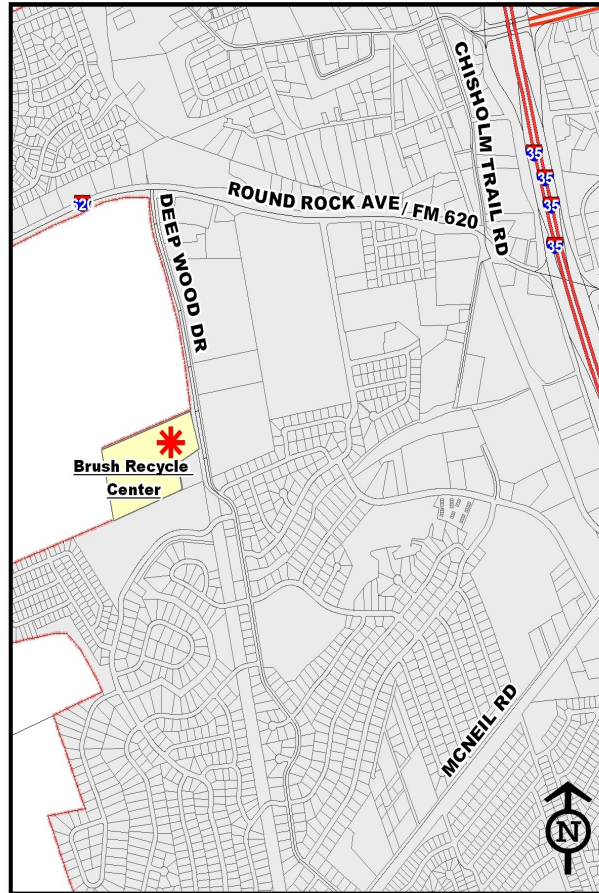

For more information call:
Emsud Horozovic, Forestry Manager, at
341-3350 or visit
www.roundrocktexas.gov/forestry

City of Round Rock
Parks and Recreation Forestry