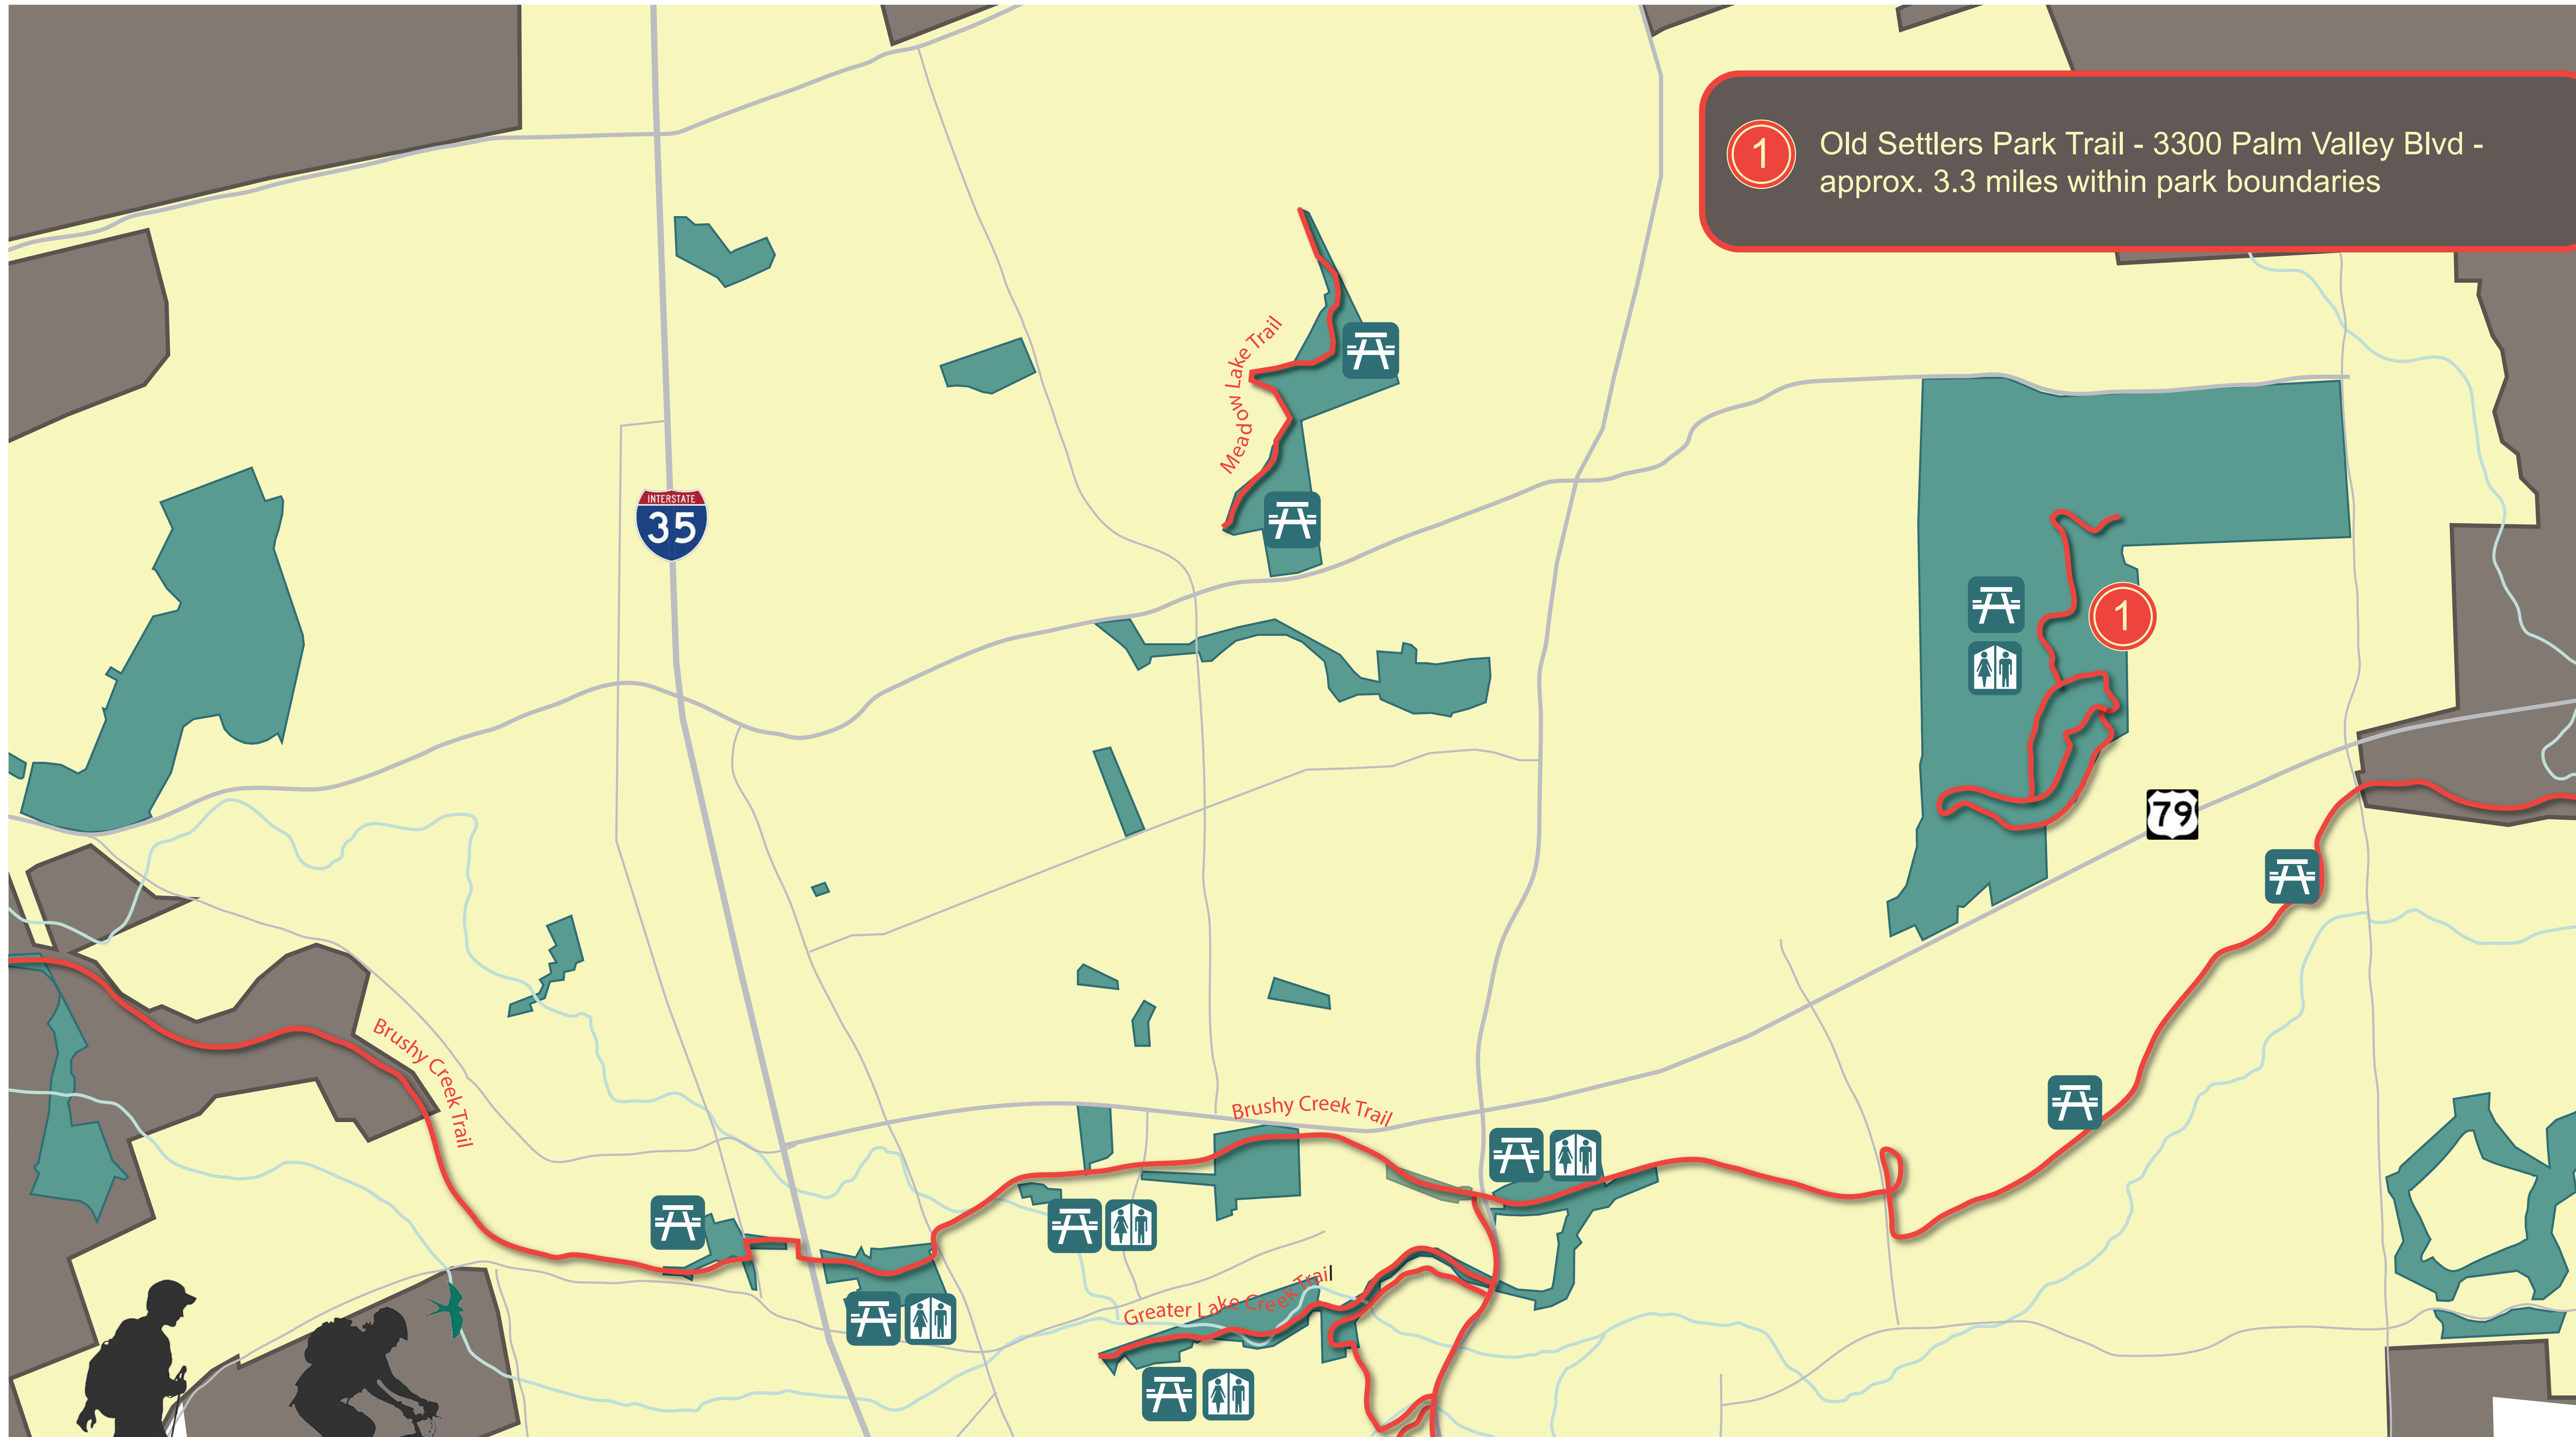

1 Old Settlers Park Trail - 3300 Palm Valley Blvd - approx. 3.3 miles within park boundaries

OLD SETTLERS PARK TRAIL

CITY OF ROUND ROCK