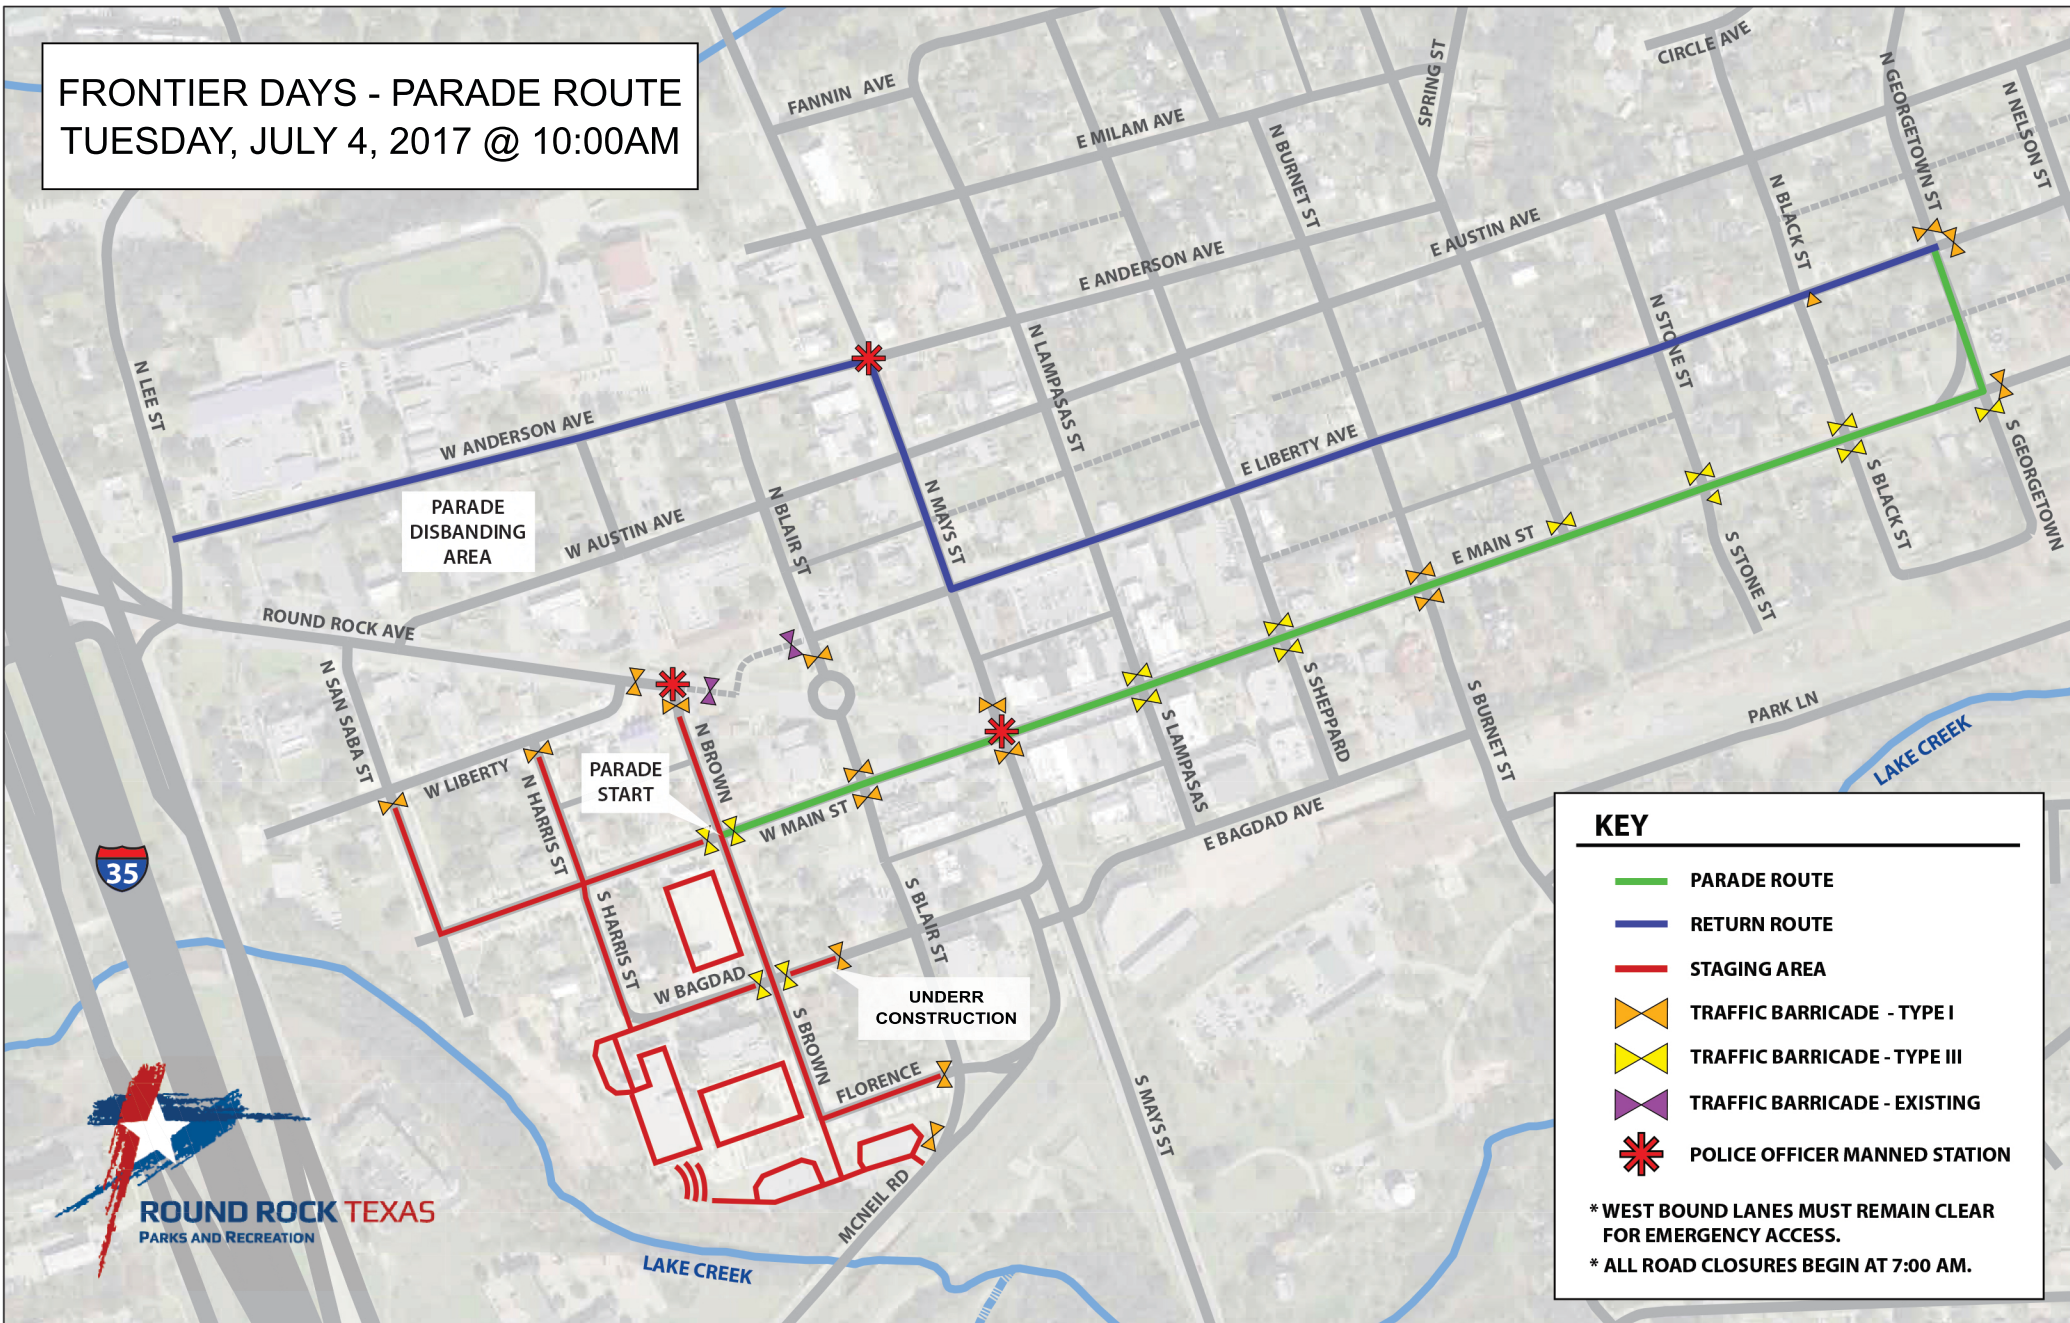

**FRONTIER DAYS - PARADE ROUTE
TUESDAY, JULY 4, 2017 @ 10:00AM**

KEY

- PARADE ROUTE
- RETURN ROUTE
- STAGING AREA
-  TRAFFIC BARRICADE - TYPE I
-  TRAFFIC BARRICADE - TYPE III
-  TRAFFIC BARRICADE - EXISTING
-  POLICE OFFICER MANNED STATION

* WEST BOUND LANES MUST REMAIN CLEAR FOR EMERGENCY ACCESS.
* ALL ROAD CLOSURES BEGIN AT 7:00 AM.