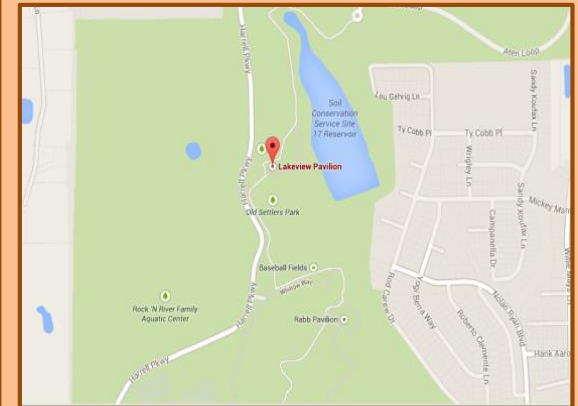

Lakeview Pavilion