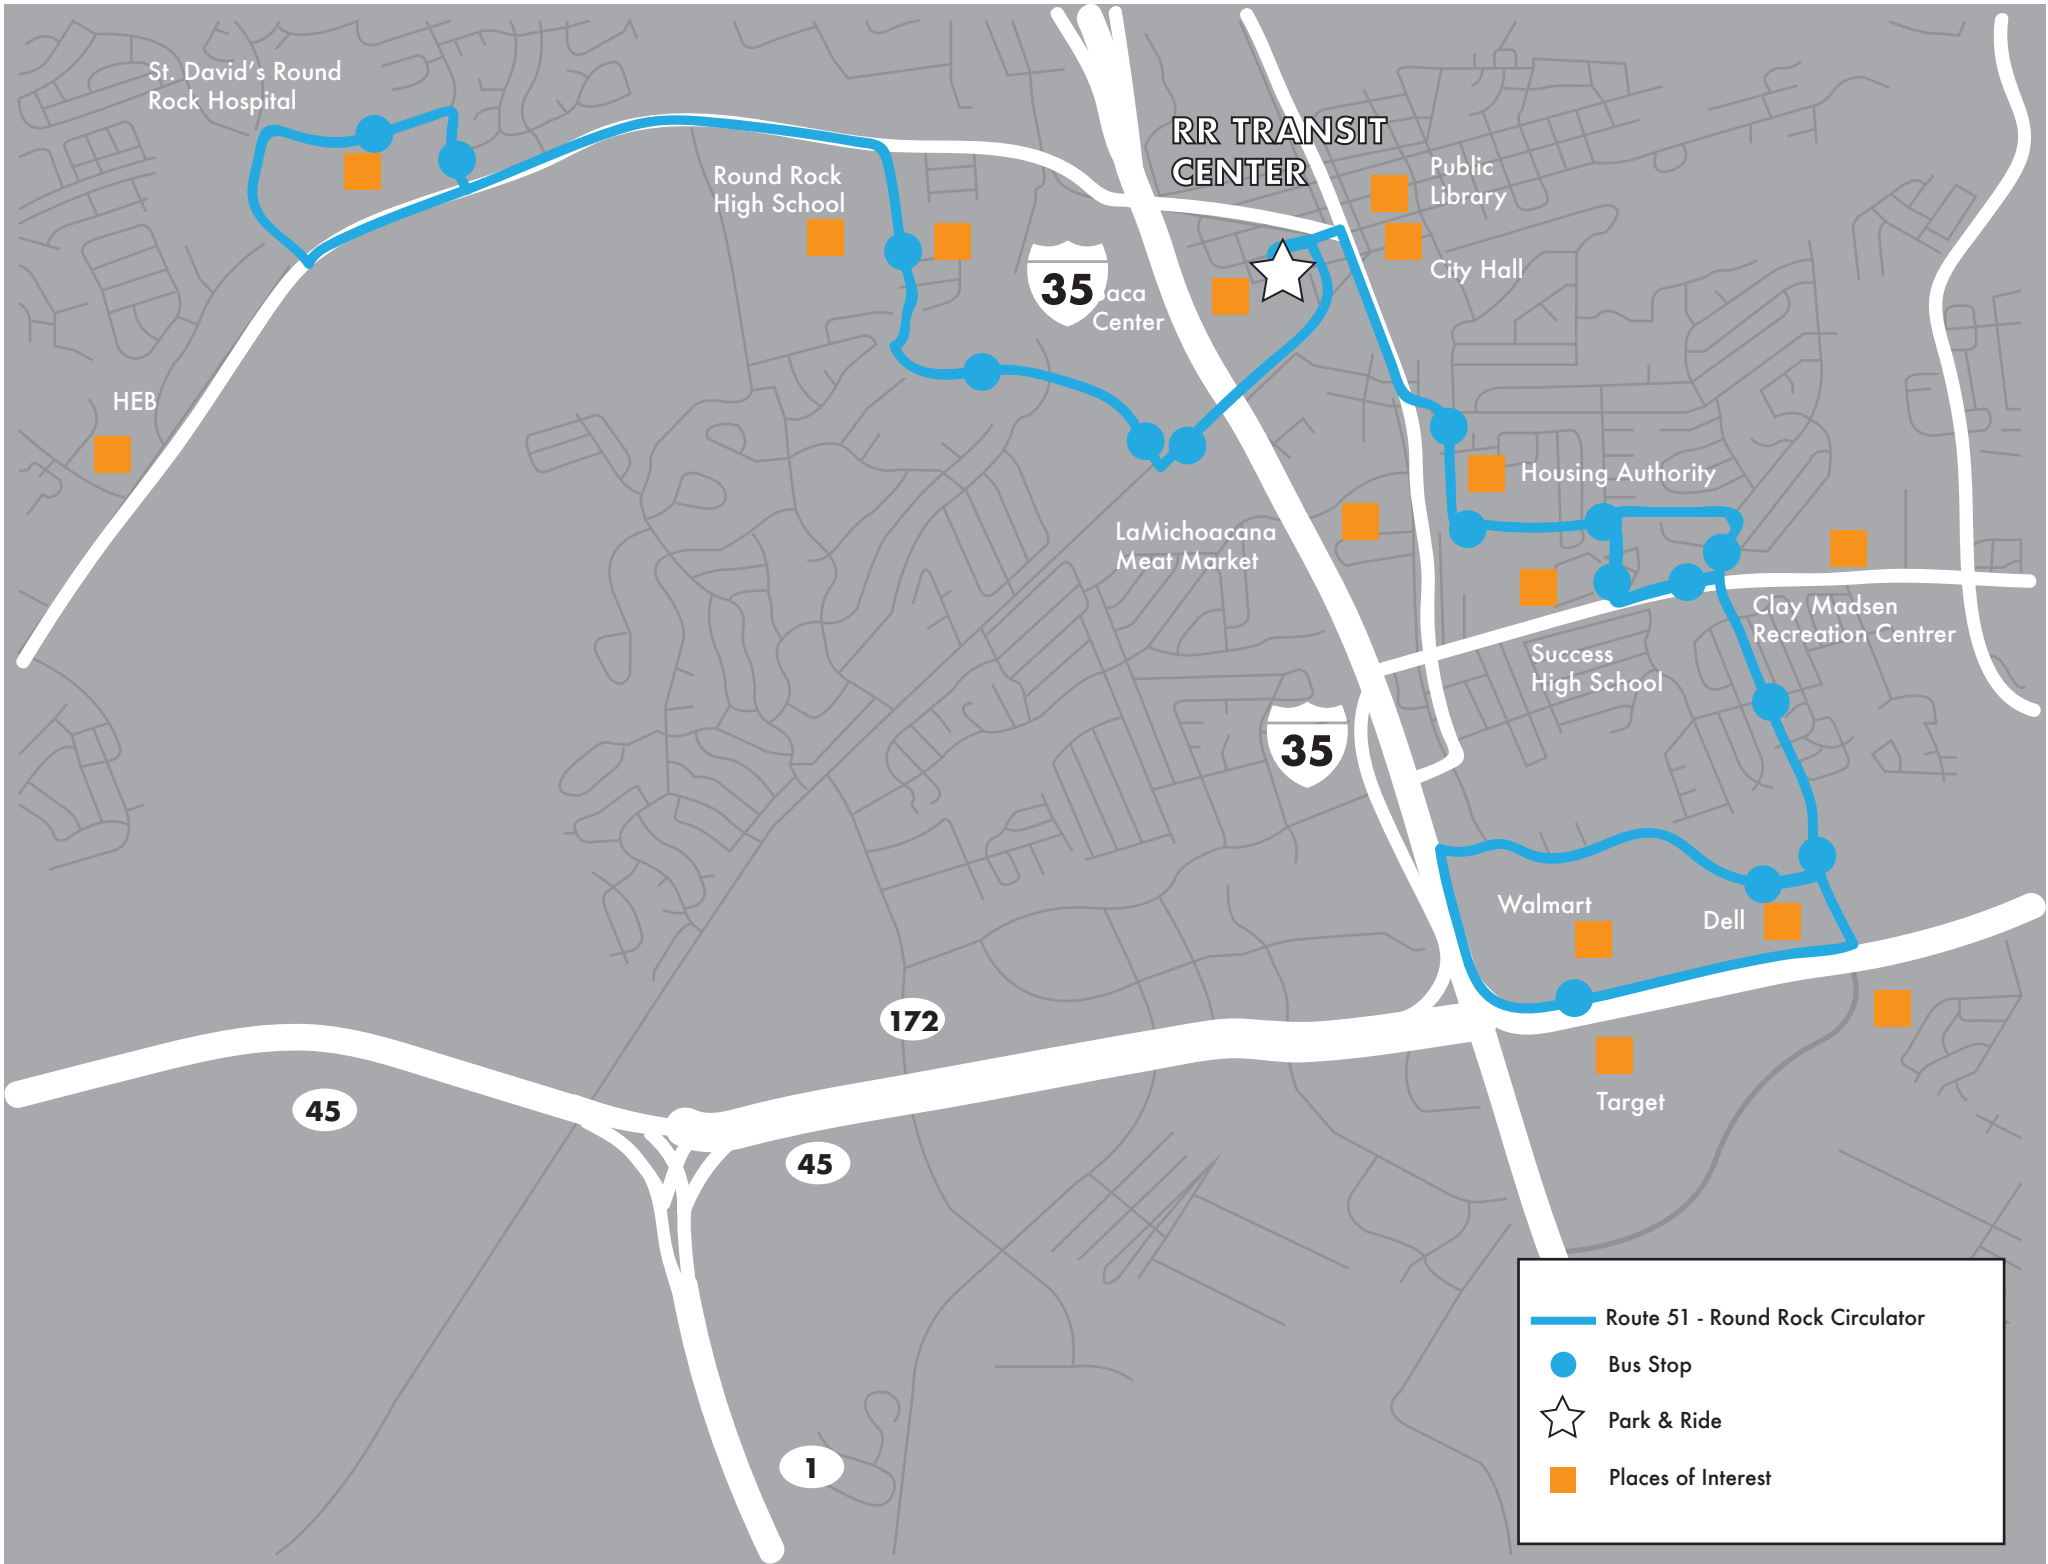

Route 51 - Round Rock Circulator

ROUTE 51 - ROUND ROCK CIRCULATOR SCHEDULE

Weekdays/Westbound

	Louis Henna / Walmart	Dell / Greenlawn	Greenlawn / Stratford	Gattis School / Greenlawn	Lawnmont / Gattis School	School Days / Lawnmont	School Days / Cushing	Cushing / Logan	Transit Center	McNeil / Round Rock West	Round Rock West / Park	Lake Creek / Westwood	Oakwood / Round Rock Ave	Park Valley / Oakwood
AM	6:30	6:34	6:36	6:37	6:38	6:39	6:40	6:41	6:44	6:46	6:48	6:50	6:54	6:56
	7:30	7:34	7:36	7:37	7:38	7:39	7:40	7:41	7:44	7:46	7:48	7:50	7:04	7:56
	8:30	8:34	8:36	8:37	8:38	8:39	8:40	8:41	8:44	8:46	8:48	8:50	8:04	8:56
	9:30	9:34	9:36	9:37	9:38	9:38	9:39	9:40	9:43	9:46	9:48	9:50	9:55	9:57
	10:30	10:34	10:36	10:37	10:38	10:38	10:39	10:40	10:43	10:46	10:48	10:50	10:55	10:57
	11:30	11:34	11:36	11:37	11:38	11:39	11:39	11:40	11:43	11:46	11:48	11:50	11:55	11:57
PM	12:30	12:34	12:36	12:37	12:38	12:38	12:39	12:40	12:43	12:46	12:48	12:50	12:55	12:57
	1:30	1:34	1:36	1:37	1:38	1:38	1:39	1:40	1:43	1:46	1:48	1:50	1:55	1:57
	2:30	2:34	2:36	2:37	2:38	2:39	2:40	2:46	2:44	2:47	2:49	2:52	2:08	3:00
	3:35	3:39	3:41	3:42	3:43	3:44	3:45	3:46	3:49	3:52	3:54	3:57	4:03	4:05
	4:40	4:44	4:46	4:47	4:48	4:49	4:50	4:51	4:54	4:57	4:59	5:02	5:08	5:10
	5:45	5:49	5:51	5:52	5:53	5:54	5:55	5:56	5:59	6:02	6:04	6:06	6:12	6:14
Stop ID	6160	6161	6163	6165	6167	6169	6171	6173	6094	6175	6178	6179	6181	6182

Note: Locations and Times are Approximate