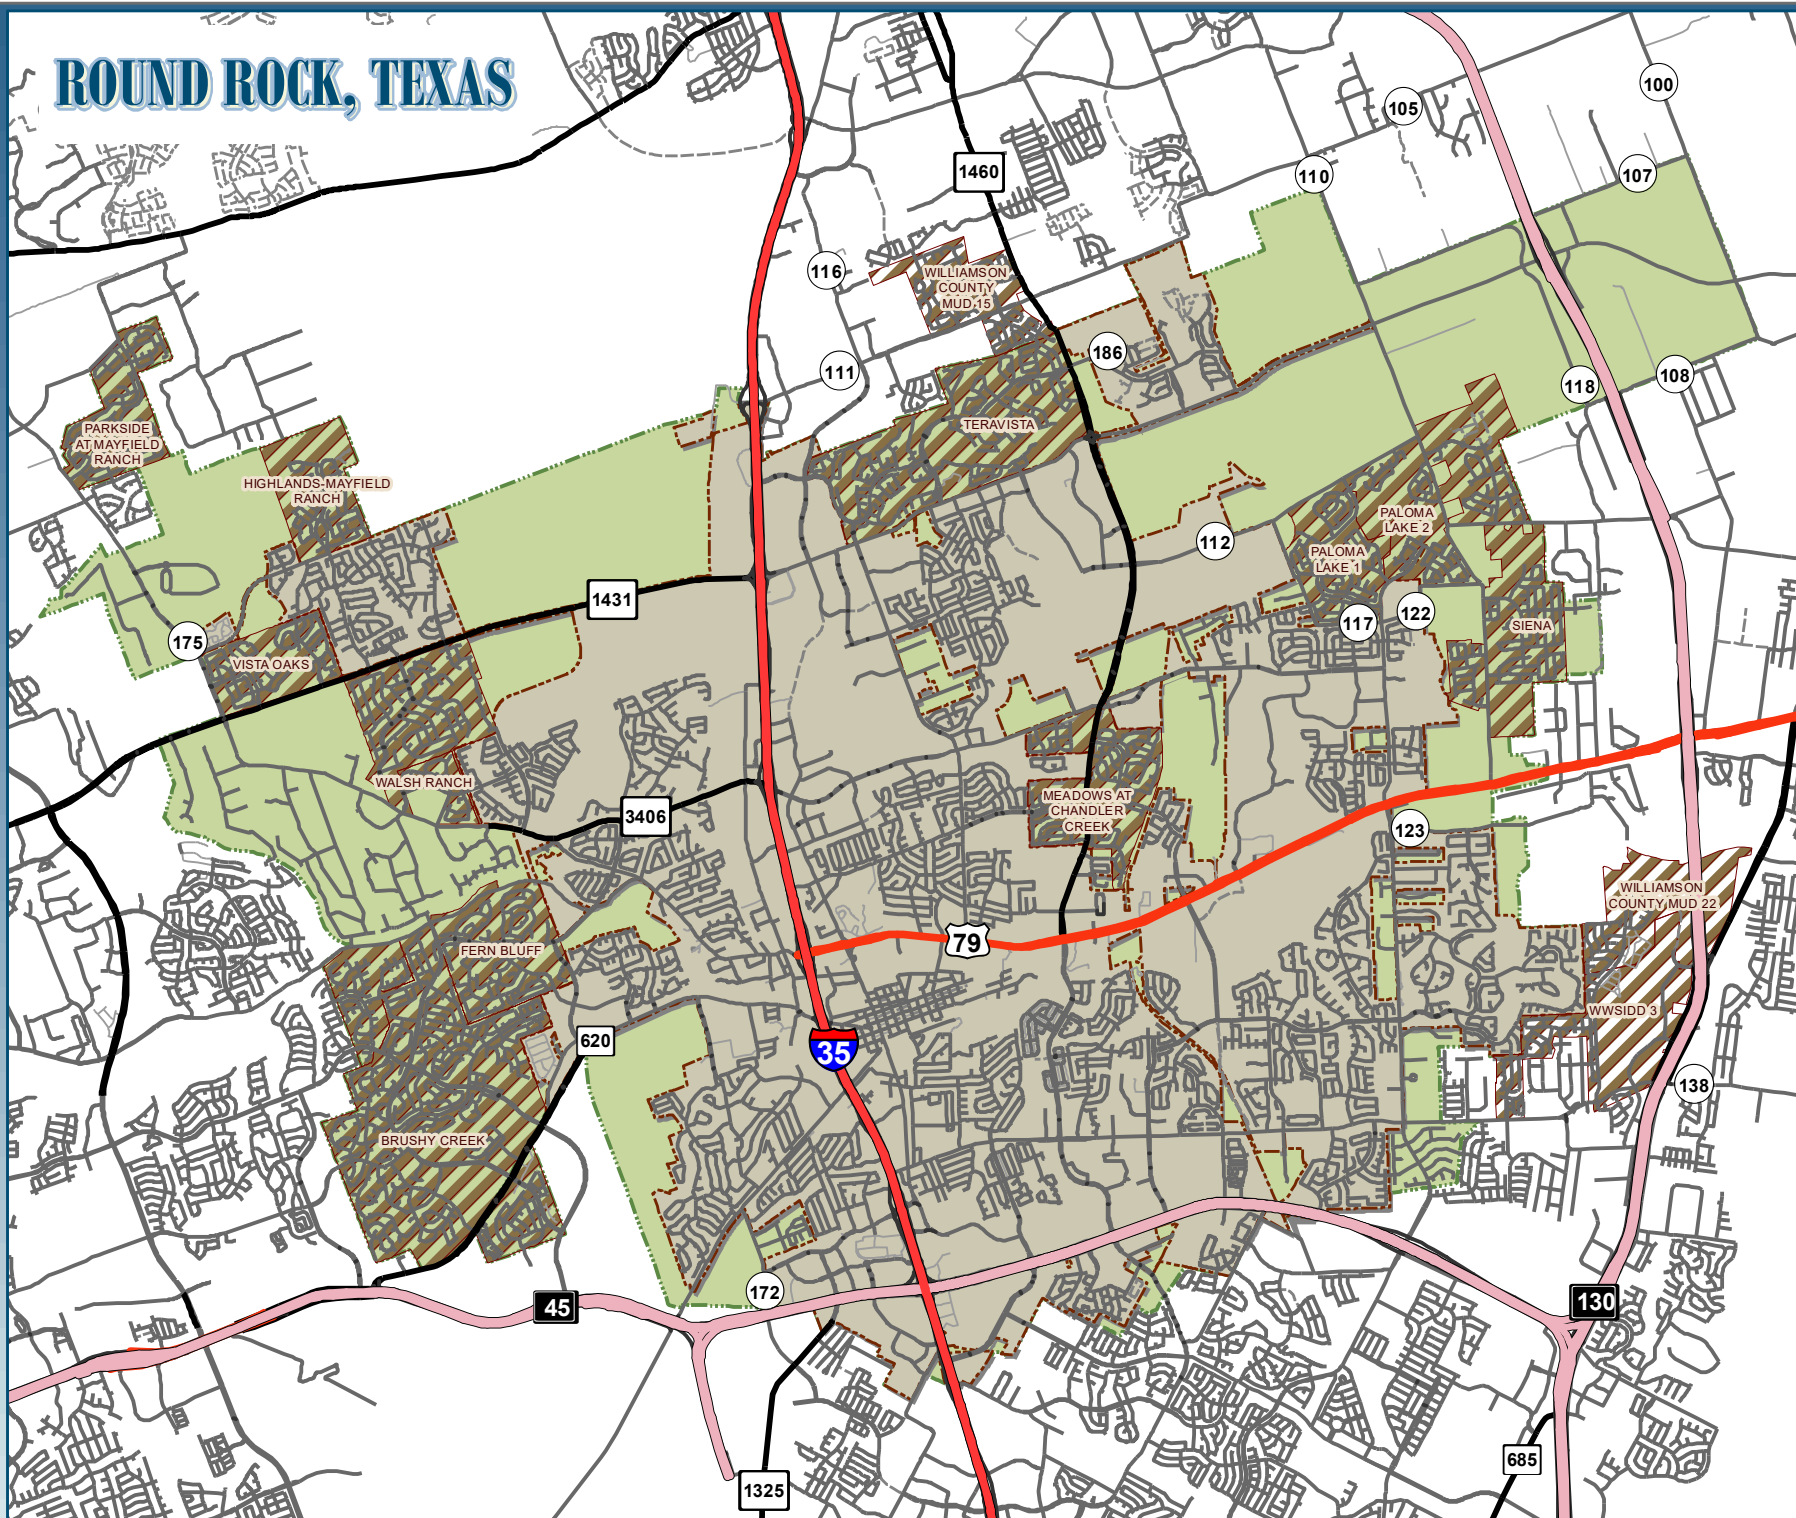

ROUND ROCK, TEXAS

CITY LIMITS, ETJ, & MUDs

CITY LIMITS
 CITY LIMITS

MUDs
 ETJ
 CURRENT
 PROPOSED

STREETS
 INTERSTATE
 TOLL ROAD
 STATE/US HWY
 RAMP/CONNECTOR
 RM/FM
 COUNTY/LOCAL
 PRIVATE/ALLEY
 NOT OPEN

FEBRUARY 2019