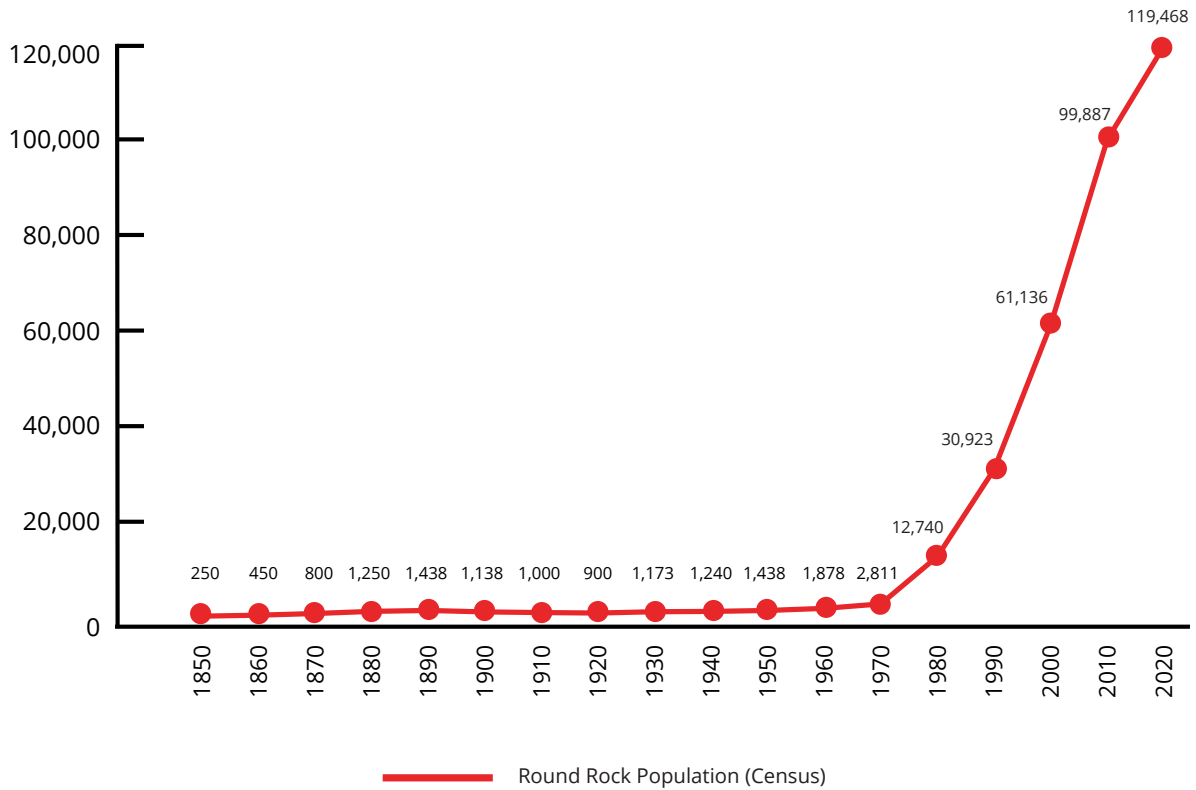

HISTORICAL POPULATION GROWTH IN ROUND ROCK

YEAR	POPULATION
1850	250
1860	450
1870	800
1880	1,250
1890	1,438
1900	1,138
1910	1,000
1920	900
1930	1,173
1940	1,240
1950	1,438
1960	1,878
1970	2,811
1980	12,740
1990	30,923
2000	61,136
2010	99,887
2020	119,468