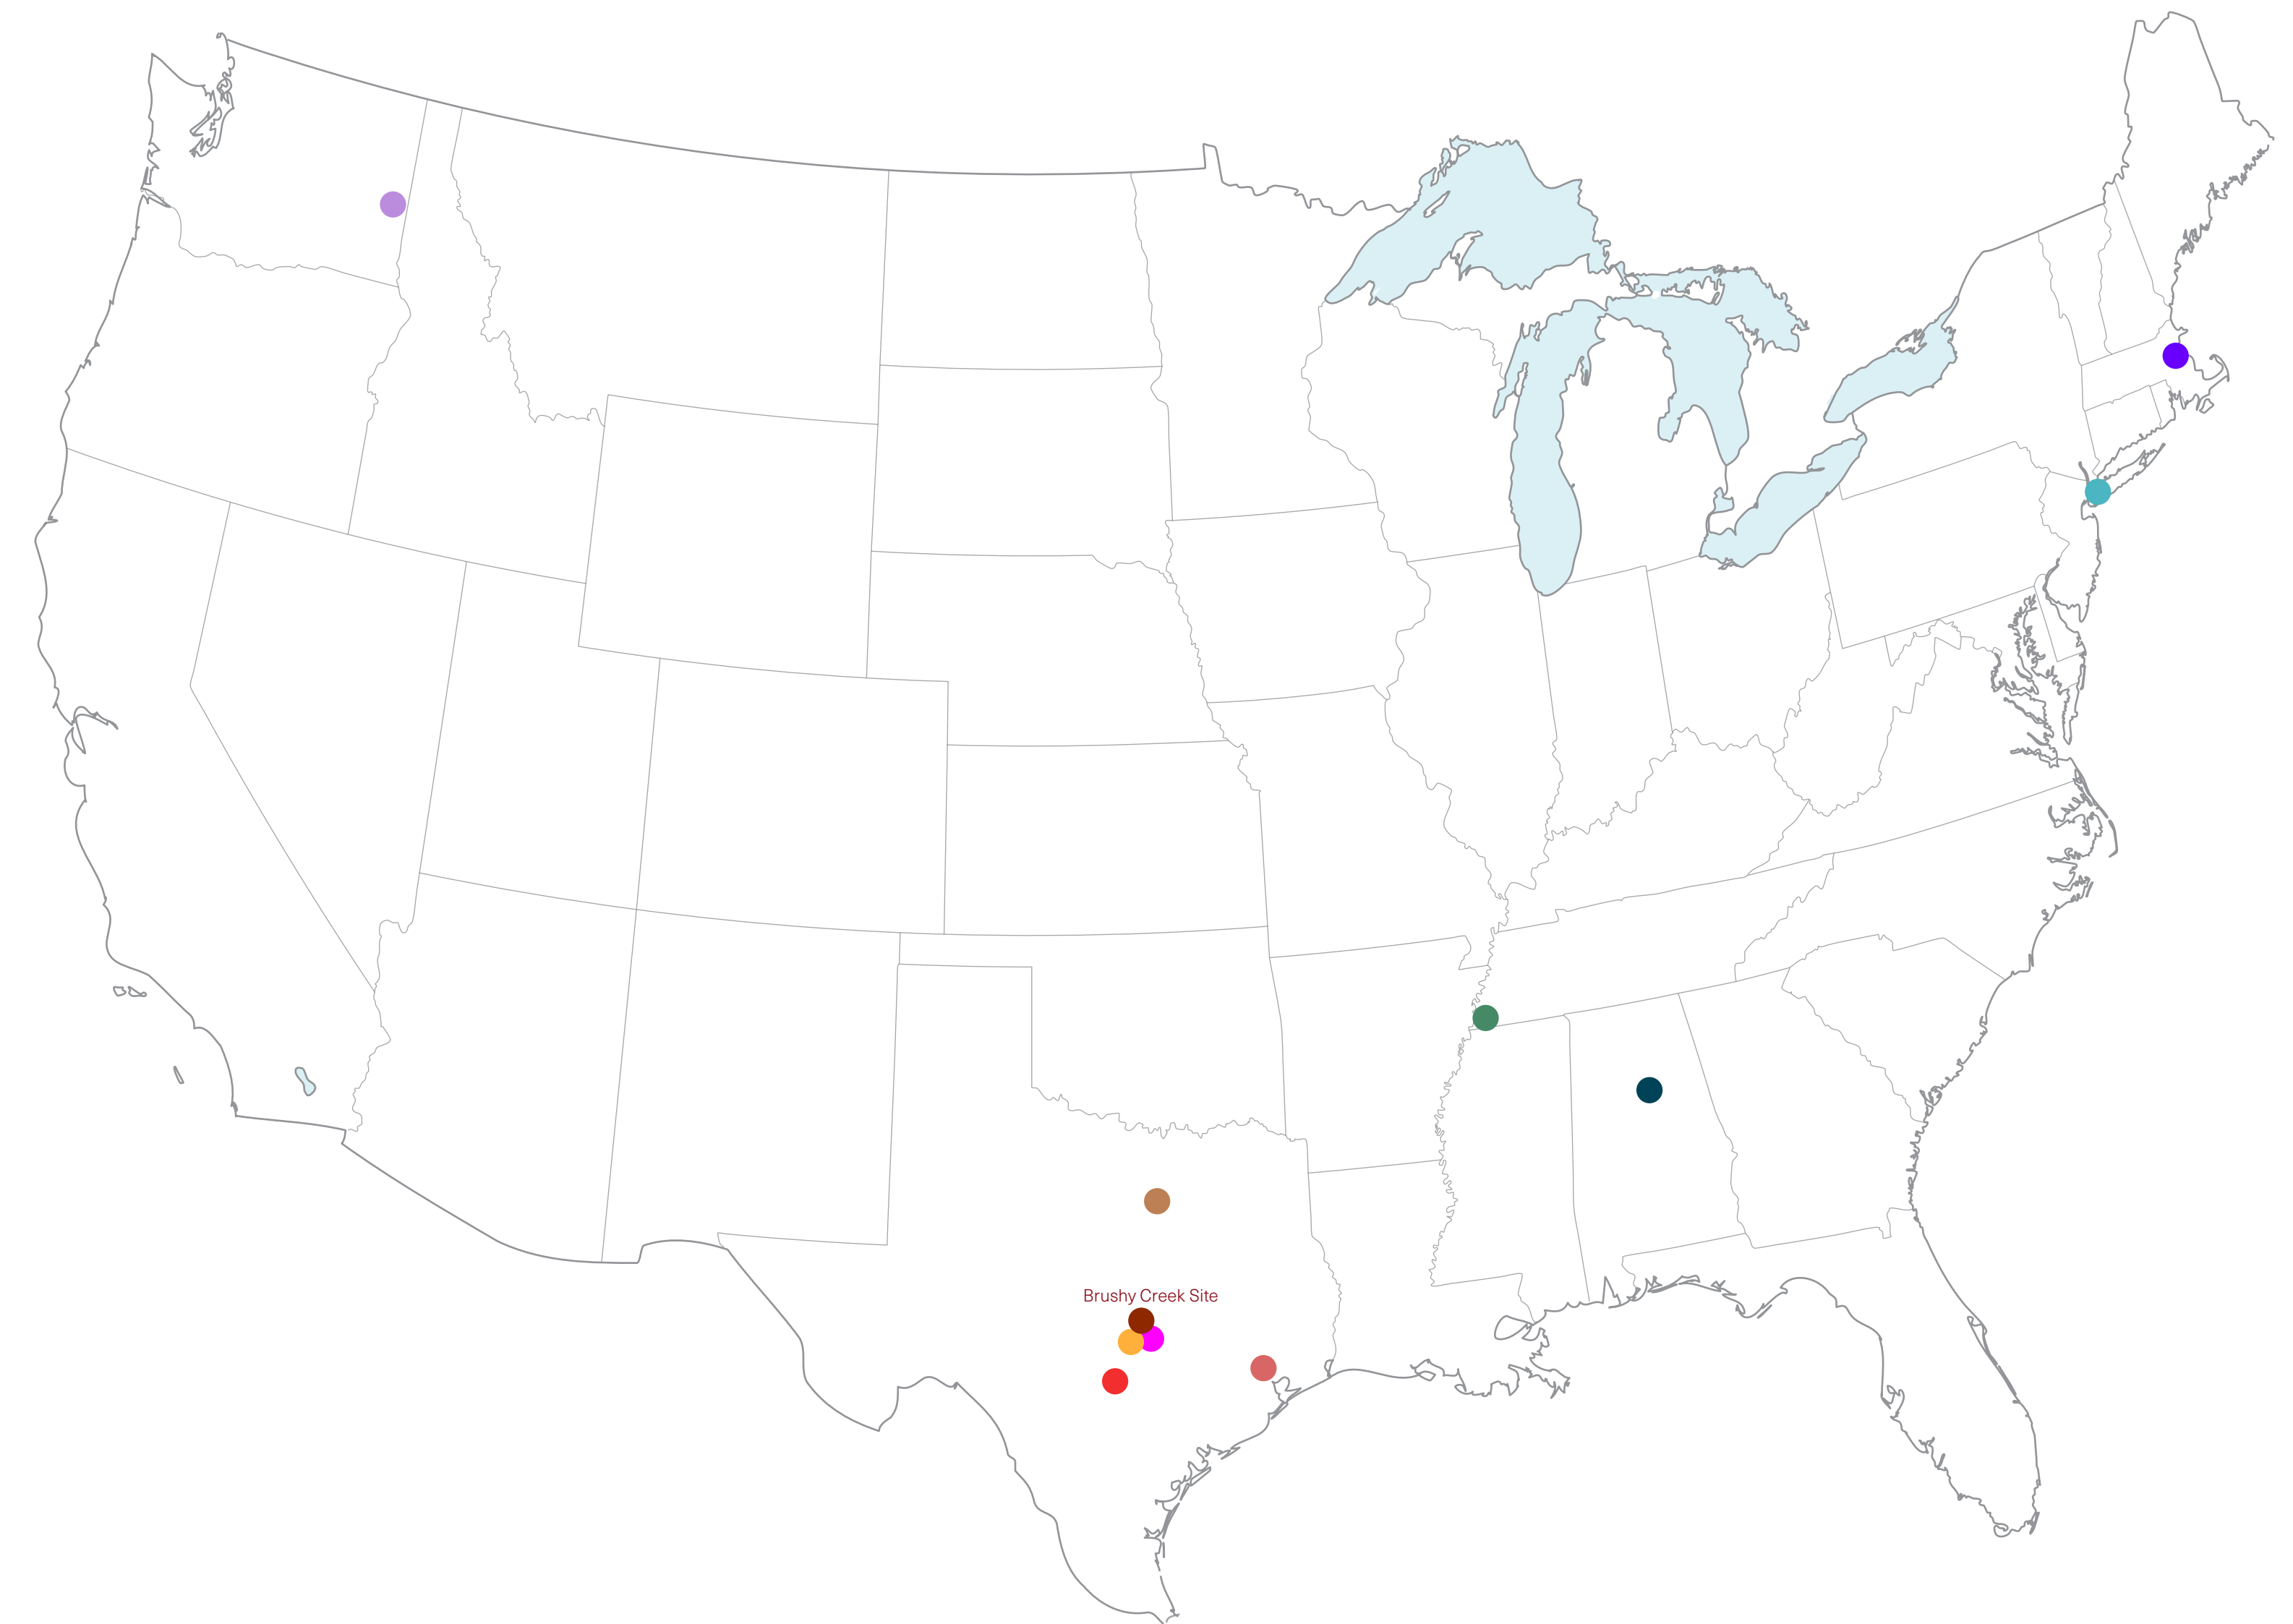

Precedent Park	Location	Size in Acres	Setting
Water Garden	Fort Worth, Texas	4	Urban
Waterloo Park	Austin, Texas	11	Urban
Jin Wellbeing County	Thailand	11	Urban
Discovery Green	Houston, Texas	12	Urban
Railroad Park	Birmingham, Alabama	14	Urban
Tom Lee Park	Memphis, Tennessee	30	Urban
Brooklyn Bridge Park	Brooklyn, New York	39	Urban
Pease Park	Austin, Texas	42	Urban
Boston Common	Boston, Massachusetts	50	Urban
Riverfront Spokane	Spokane, Washington	100	Urban
Blue Hole Regional Park	Wimberly, Texas	126	Semi Urban
Round Rock Downtown Park	Round Rock, Texas	22	Semi Urban

DESIGNWORKSHOP

April 18, 2022

COMPARING BY SIZE, CONTEXT, AND PROGRAM